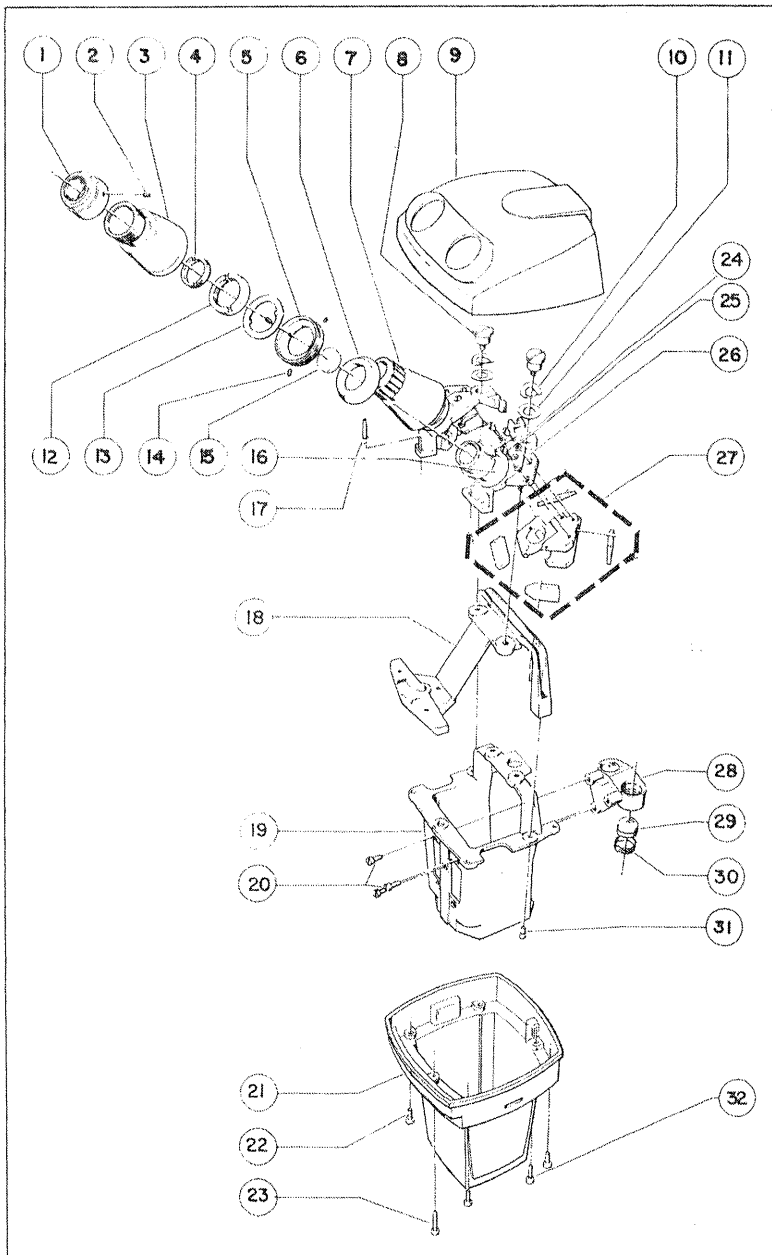

STEREO 1

1.0X Fixed Power Pod, Cat. No. 31-26-91

Key	Description	Part No.
1	Eyepiece Ring	312694-175
2	2-64T x 1/16 Set Screw	312701-379ND
3	Eyepiece Adapter	312694-369
4	Ret. Ring	312694-321
5	Dust Seal Cap	312694-259
6	Dust Seal	312740-129
7	Eyepiece Adj. Ring	312694-129
8	Pivot Screw A	312694-144
9	Mirror Housing	312691-129
10	F-309 Washer	90008-377
11	F-108 Washer	90008-281
12	Adapter	312694-269
13	Dust Seal Washer	312694-234
14	4-48 x 1/4 Set Screw	315153-120ND
15	Dust Cover	312694-052
16	Body Tube	312694-277
17	Pin	312799-171
18	Eyepiece Mount Support Housing	312799-102 312692-105
19	Housing	312692-105
20	8-32G10S Screw	96208-0808
21	Objective Cover	312694-370
22	6-32 x 5/16 lg Screw (4)	316012-150
23	6-40 x 1.00 lg Screw (1)	312694-125
24	4-48 x 3/16 Screw	312694-326ND
25	F-120 Washer	90008-125
26	Eyepiece Mount Right Eyepiece Mount Left	312799-116
*27	Mirror Mount Right Assy Mirror Mount Left Assy (not exploded)	312694-376 312694-375
28	Lens Mount	312691-101
29	Lens AB Assy	312691-023
30	Retainer Ring	423496-106
31	8-36 x 3/2 Screw	312694-327ND
32	6-40T x 3/8 Screw	312694-324ND

*Sold in assembled units only.